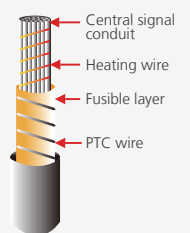

Overheating protection

Quick heat-up

4 temperature settings

Even heat distribution

Cosy, removable and washable cover

Automatic switch-off after 90 mins

Three Safety Levels

- 1 Short circuit safety
- 2 Overheat protection via thermal fuse
- 3 PTC temperature monitoring

Heating Setting

4 heating levels can be selected and are displayed in the digital LCD.

Auto-off LED Indicator

Auto-off LED Indicator
A LED indicates the "Auto-Off" function is ON.

Cosy Fabric Cover

The cover offers luxurious softness and soothing comfort and is easy washable.